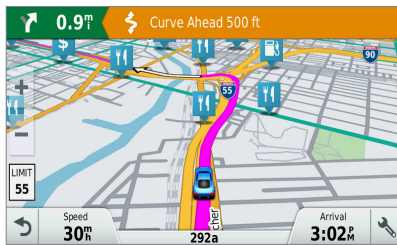

| DRIVER ALERTS |

TO ENCOURAGE SAFER DRIVING AND INCREASE SITUATIONAL AWARENESS, THE ENTIRE GARMIN DRIVE™ PRODUCT LINEUP INCLUDES DRIVER ALERTS.

Fatigue warning

Suggests break times and potential rest areas ahead after hours of driving.

Railroad & Animal crossings

Provides alerts when approaching railroad crossings or animal crossings.

Wrong way

Provides alerts when driving the wrong way on a one-way street.

Sharp curves

Alerts for sharp curves ahead.