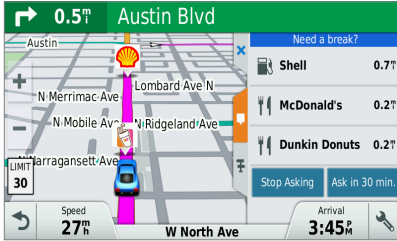

Secure Magnetic Mount

The sleek metal design features a powered magnetic mount that securely holds and charges Garmin DriveLuxe as you drive.

KEY FEATURES

- VOICE-ACTIVATED NAVIGATION { CAR WITH PHONE } LIVE TRAFFIC { MAGNETIC MOUNT
- SMART NOTIFICATIONS⁵ { WI-FI® } INCIDENT NOTIFICATIONS { LIVE PARKING

| DRIVER ALERTS |

TO ENCOURAGE SAFER DRIVING AND INCREASE SITUATIONAL AWARENESS, THE ENTIRE GARMIN DRIVE™ PRODUCT LINEUP INCLUDES DRIVER ALERTS.

Fatigue warning

Suggests break times and potential rest areas ahead after hours of driving.

Railroad & Animal crossings

Provides alerts when approaching railroad crossings or animal crossings.

Wrong way

Provides alerts when driving the wrong way on a one-way street.

Sharp curves

Alerts for sharp curves ahead.