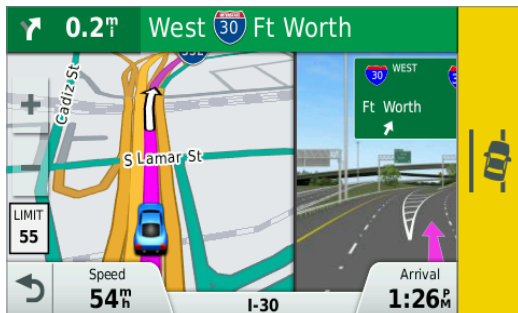

Advanced Navigation with Built-in Dash Cam

Garmin DriveAssist is the glass pinch-to-zoom GPS navigator with a built-in dash cam that automatically records your drive and saves footage on impact. It features free lifetime map updates² and free live traffic¹ as well as advanced driver alerts such as Forward Collision and Lane Departure Warnings⁶ to encourage safer driving.

Garmin Real Vision™

Shows camera view when approaching address destinations.

Forward Collision Warning⁶

Alerts if you drive too close to the car ahead.

Lane Departure Warning⁶

Alerts if you drift off the road or into oncoming traffic.