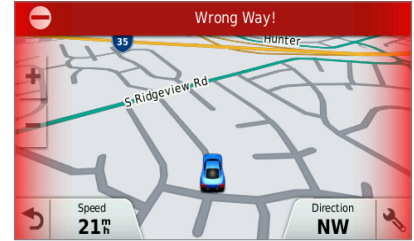

| DRIVER ALERTS |

TO ENCOURAGE SAFER DRIVING AND INCREASE SITUATIONAL AWARENESS, THE ENTIRE GARMIN DRIVE™ PRODUCT LINEUP INCLUDES DRIVER ALERTS.

Fatigue warning

Suggests break times and potential rest areas ahead after hours of driving.

Railroad & Animal crossings

Provides alerts when approaching railroad crossings or animal crossings.

Wrong way

Provides alerts when driving the wrong way on a one-way street.

Sharp curves

Alerts for sharp curves ahead.