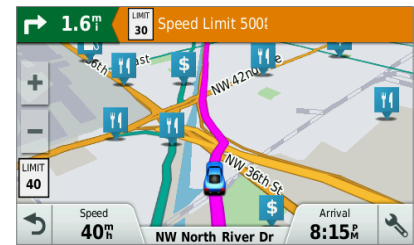

Speed changes

Alerts for upcoming changes in speed.