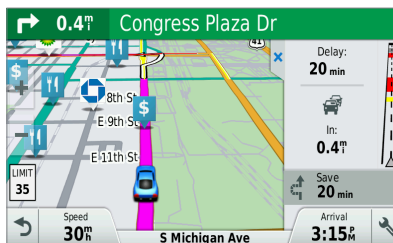

Railroad & Animal crossings

Provides alerts when approaching railroad crossings or animal crossings.

Wrong way

Provides alerts when driving the wrong way on a one-way street.

Sharp curves

Alerts for sharp curves ahead.

Alerts when you are fast-approaching stopped or slow traffic on select models.

Traffic avoidance

Avoid traffic and learn time-saving detours on select models. No subscriptions and no fees.

School alerts

Warnings for nearby schools and school zones.