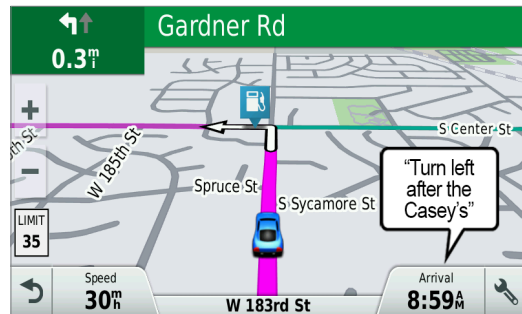

I AWARENESS I

Garmin Drive™ 51/61

Entry-level GPS Navigators with Driver Alerts

For a smoother ride, the Garmin Drive GPS navigator features helpful driver alerts, live traffic information¹ and free lifetime map updates². Spend less time circling the block with help from real-time parking information³, and easily navigate with spoken directions that guide like a friend. Plus, travel points of interest from TripAdvisor® help you find popular stops and attractions along the way.

Live Services⁴

Once paired through the Smartphone Link app, access free live traffic, weather and parking information. Available on select models.

Direct Access

Simplifies navigating to select complex destinations such as malls and airports.

Garmin Real Directions™

Spoken Garmin Real Directions guide you like a friend, using recognizable landmarks, buildings and traffic lights.

KEY FEATURES

- DRIVER ALERTS
- LIVE TRAFFIC
- LIVE PARKING
- GARMIN REAL DIRECTIONS