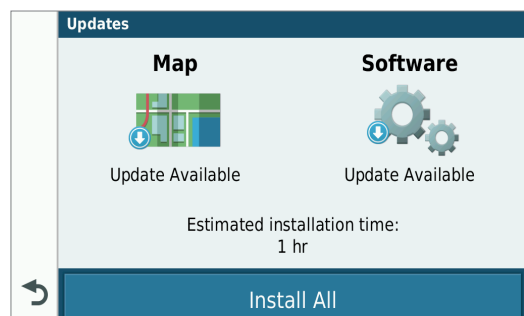

Garmin Real Directions™

Spoken Garmin Real Directions guide you like a friend, using recognizable landmarks, buildings and traffic lights.

KEY FEATURES

- DRIVER ALERTS
- LIVE TRAFFIC
- LIVE PARKING
- GARMIN REAL DIRECTIONS

I SMART CONNECTIONS I

Garmin DriveSmart™ 51/61

Advanced Navigation with Smart Features

Stay connected with Garmin DriveSmart. This GPS navigator features built-in Wi-Fi® for easy software and map updates. Includes voice-activated navigation, Bluetooth® hands-free calling⁴ and onscreen smart notifications⁵ so your hands remain on the wheel. Enjoy free lifetime map updates² plus TripAdvisor® data, helpful driver alerts, and live traffic¹ and parking information³.