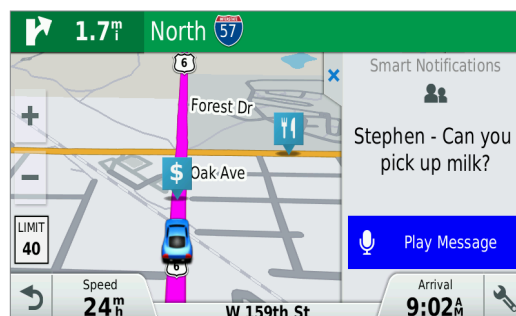

Live Services⁴

Once paired through the Smartphone Link app, access free live traffic, weather and parking information. Available on select models.

Direct Access

Simplifies navigating to select complex destinations such as malls and airports.

Garmin Real Directions™

Spoken Garmin Real Directions guide you like a friend, using recognizable landmarks, buildings and traffic lights.

KEY FEATURES

- DRIVER ALERTS
- LIVE TRAFFIC
- LIVE PARKING
- GARMIN REAL DIRECTIONS

I SMART CONNECTIONS I

Garmin DriveSmart™ 51/61

Advanced Navigation with Smart Features

Stay connected with Garmin DriveSmart. This GPS navigator features built-in Wi-Fi® for easy software and map updates. Includes voice-activated navigation, Bluetooth® hands-free calling⁴ and onscreen smart notifications⁵ so your hands remain on the wheel. Enjoy free lifetime map updates² plus TripAdvisor® data, helpful driver alerts, and live traffic¹ and parking information³.

Easy Updates with Wi-Fi

When connected to your home Wi-Fi network, you'll receive a notification when it's time to update maps and software.

Smart Notifications

Customizable smartphone notifications let you display calls, texts and other app alerts on your navigation screen.