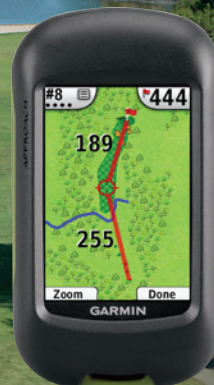

Approach®

GARMIN®

The ultimate golf GPS handheld and watch range

FREE
LIFETIME
COURSE
UPDATES

See the game differently

The game-changing Garmin Approach range takes the guesswork out of golf. Precise yardages to key features will improve your course management and speed of play. Incredibly simple to use, and preloaded with tens of thousands of courses around the world, automatic course detection and free updates, you'll feel at home on any golf course. Play golf like you know you really can.

APPROACH G3

APPROACH G6

APPROACH S1

APPROACH S2

APPROACH S3

garmin.co.uk/approach

Approach® G6

Your global golfing companion

FREE
LIFETIME
COURSE
UPDATES

Worldwide coverage

Preloaded with 30,000 worldwide courses and FREE lifetime course updates. No extra fees or subscriptions.

Touchscreen

G6 features a glove-friendly, colourful touchscreen and 2 buttons for instant access to Green View, Shot Measure and Digital Scorecard.

Pin move

Press the Green button to zoom in on the green – then you can drag the flag to the day's position, giving you more accurate yardage.

See how far you hit the ball

Approach G6 calculates exact yardages for shots played anywhere on the course.