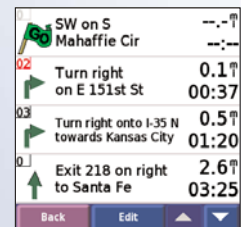

The GPS mapping function shows where you are in relation to your appointment location.

Get turn-by-turn directions and voice prompts to guide you to your destination.

©2006 Garmin Ltd. or its subsidiaries

Garmin International, Inc.
1200 East 151st Street
Olathe, Kansas 66062, U.S.A.
913/397.8200 fax 913/397.8282

Garmin (Europe) Ltd.
Unit 5, The Quadrangle
Abbey Park Industrial Estate
Romsey Hampshire, SO51 9DL, U.K.
44/1794.519944 fax 44/1794.519222

Garmin (Asia) Corporation
No. 68, Jangshu 2nd Road
Shijr, Taipei County, Taiwan
886/2.2642.9199 fax 886/2.2642.9099

www.garmin.com

Specifications are preliminary and subject to change without notice.

¹ Trial/demo version.

² Subject to accuracy degradation to 100m 2DRMS under the U.S. Department of Defense Selective Availability Program.

NAVTEQ ON BOARD is a trademark of NAVTEQ.
©2004 NAVTEQ. All rights reserved.