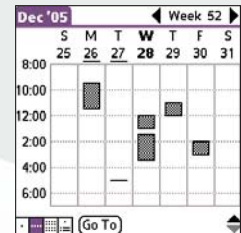

GPS performance

Receiver: WAAS/EGNOS enabled 12 parallel channel GPS receiver continuously tracks and uses up to 12 satellites to compute and update your position

Acquisition times:

Warm: Approximately 15 seconds
Cold: Approximately 45 seconds
AutoLocate®: Approximately 5 minutes

Update rate:

GPS accuracy: 1/second, continuous
Position: < 15 meters, 95% typical²
Velocity: 0.05 meter/sec steady state

DGPS (WAAS) accuracy:

Position: < 3 meters, 95% typical²
Velocity: 0.05 meter/sec steady state

Interfaces:

Antenna: Flip-up, adjustable GPS antenna

Power

Source: Lithium-ion battery

Physical

Size: 2.8"W x 4.7"H x .7"D (71 x 119 x 18 mm)
Weight: 5.2 ounces (161.7 g)
Display: 3.0" diagonal (54 x 54 mm)
320 x 320 pixels, color TFT display with dedicated Graffiti™ notepad area

Accessories

Standard: Protective display cover
Stylus
USB interface cable
MapSource® City Navigator™ North America NT DVD
128 MB micro SD card
Palm® OS 5 organizer software with integrated Garmin Que™ navigation features
AC power/charging adapter
Quick reference guide
12-volt power/charging adapter
Dashboard disk
Vehicle suction cup mount

Optional:

GA 25 MCX external antenna
Replacement stylus
Blank microSD cards
Preprogrammed microSD cards
MapSource® software
Replacement suction cup mount
Leather case