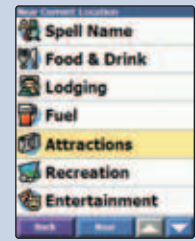

Creates a route

GPS performance for iQue M4

1. **Receiver:** (WAAS-enabled)
2. **Acquisition times:**
   Warm: <1 sec
   Cold: <38 sec
   Factory reset: <4 sec
3. **Update rate:** 1/second, continuous
4. **GPS accuracy:**
   Position: < 10 meters, typical
   Velocity: 0.05 meter/sec RMS
5. **DGPS (WAAS) accuracy:**
   Position: < 5 meters, typical
   Velocity: 0.05 meter/sec RMS
6. **Antenna:** Flip-up, adjustable GPS antenna
7. **Interfaces**
   Type: USB, Infrared, SDIO
8. **Power**
   Source: 1250m Ah lithium polymer rechargeable battery
9. **Physical**
   Size: 2.8"W x 5"H x .8"D (72 x 128 x 19 mm)
   Weight: 5.9 ounces
   Display: 3.5" QVGA transfective TFT display, 64K colors

Accessories

1. **Standard:** Protective flip cover
   Metal stylus
   Automotive windshield mount with integrated charger
   A/C power adapter
   USB ActiveSync® cable
   M3: MapSource® City Select® North America v7 DVD w/ full unlock
   M4: MapSource® City Navigator™ North America NT preloaded
   Dashboard disk
   Quick reference guide
2. **Optional:** Travel kit
   External GPS antenna
   MapSource CD-ROMs or DVDs
   Stylus 3-pack
   Leather case
   Automotive friction mount with integrated charger

Look up points of interest