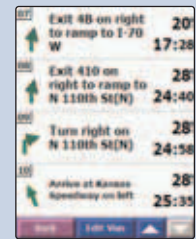

Turn-by-turn directions

©2005 Garmin Ltd. and its subsidiaries.

Garmin International, Inc.
1200 East 151st Street
Olathe, Kansas 66062, U.S.A.
913/397.8200 fax 913/397.8282

Garmin (Europe) Ltd.
Unit 5, The Quadrangle
Abbey Park Industrial Estate
Romsey, SO51 9DL, U.K.
44/1794.519944 fax 44/1794.519222

Garmin Corporation
No. 68, Jangshu 2nd Rd.
Shijr, Taipei County, Taiwan
886/2.2642.9199 fax 886/2.2642.9099

www.garmin.com

Bluetooth is a certification mark of Bluetooth SIG, Inc. NAVTEQ ON BOARD is a trademark of NAVTEQ.

©2004 NAVTEQ. All rights reserved.