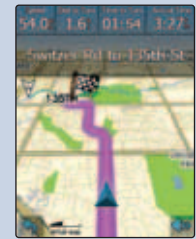

Turn-by-turn directions

Creates a route