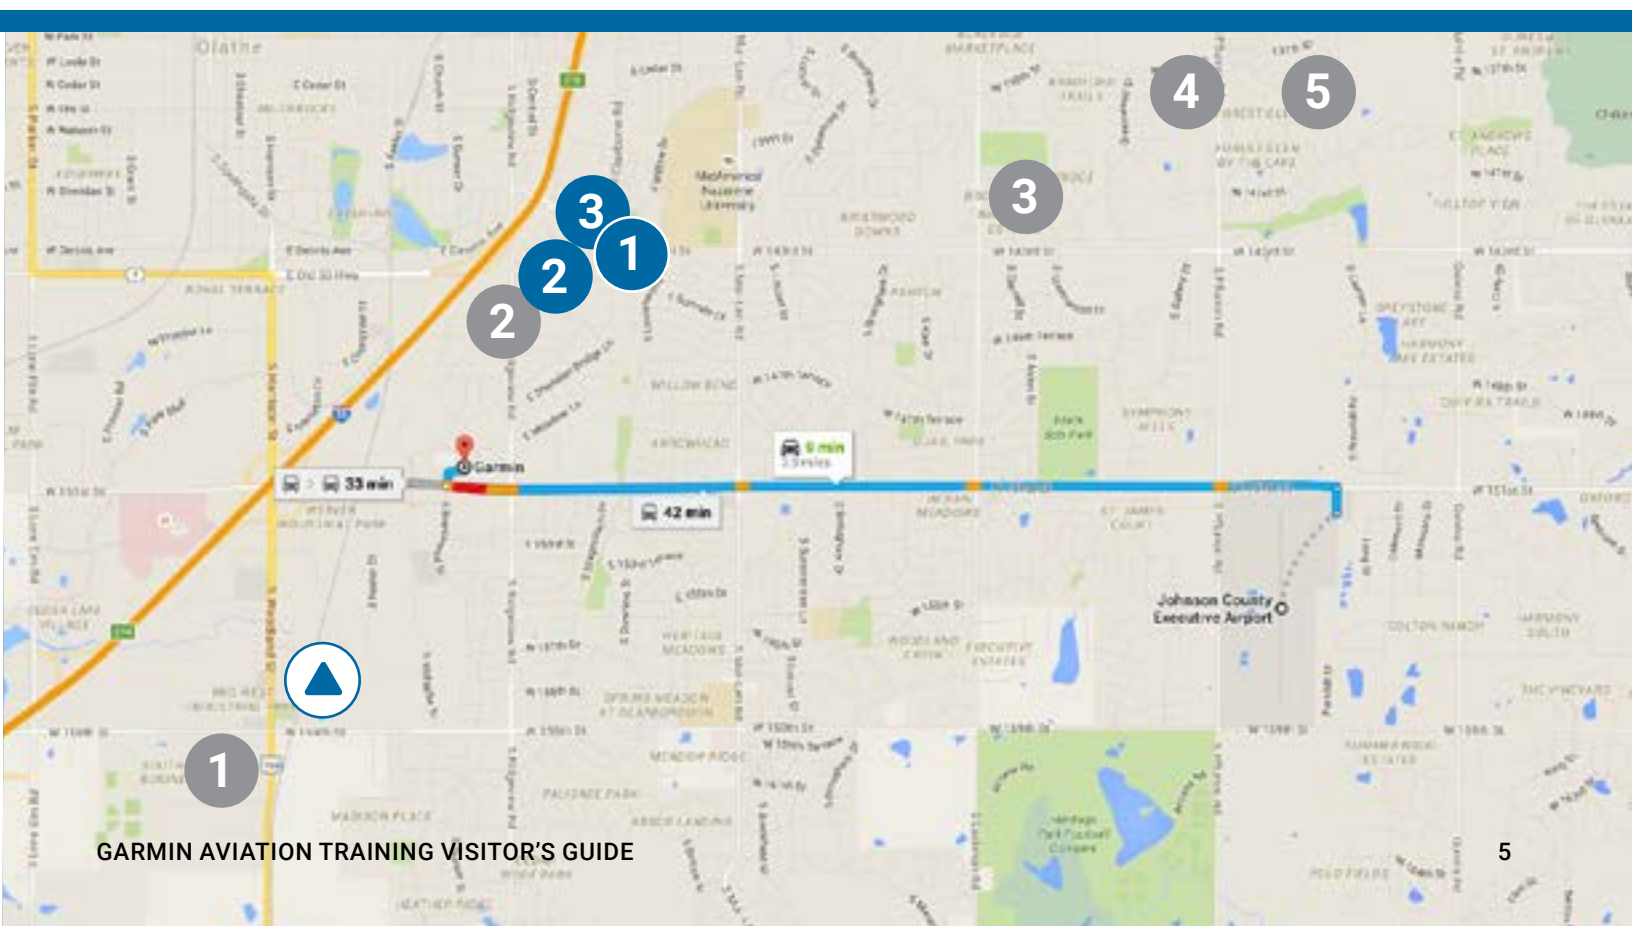

LOCAL LODGING

Garmin has special relationships with local hotels for your convenience. Please check with the listed hotels to see how much you can save when booking your stay with them.

Hotels with a Garmin discount.

1. **1 Hilton Garden Inn**
   (913) 815-2345
   12080 S. Strang Line Road, Olathe, KS 66062
2. **2 Fairfield Inn**
   (913) 768-7000
   12245 S. Strang Line Road Olathe, KS 66062
3. **3 Holiday Inn Express**
   (913) 397-0100
   12070 S. Strang Line Road, Olathe, KS 66062

We welcome you to check out these other area hotels that don't include a Garmin discount.

1. **1 Candlewood Suites**
   (913) 768-8888
   15490 S. Rogers Road, Olathe, KS 66062
2. **2 Residence Inn by Marriott**
   (913) 829-6700
   12215 S. Strang Line Road, Olathe, KS 66062
3. **3 Doubletree by Hilton Hotel**
   (913) 451-6100
   10100 College Blvd., Overland Park, KS 66210
4. **4 Marriott Kansas City**
   (913) 451-8000
   10800 Metcalf Ave., Overland Park, KS 66210
5. **5 Sheraton Overland Park Hotel**
   (913) 234-2100
   6100 College Blvd., Overland Park, KS 66211