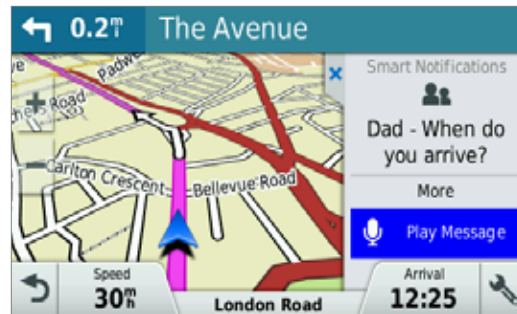

Driver Alerts

Driver alerts warns ahead of dangerous curves, wrong-ways and more.

Foursquare

Preloaded Foursquare data has millions of popular places.

Garmin Real Directions™

Spoken Garmin Real Directions guide you like a friend, using recognizable landmarks, buildings and traffic lights.

KEY FEATURES

DRIVER ALERTS

REAL DIRECTIONS

FOURSQUARE

DIRECT ACCESS

TRAFFIC¹

¹ Available on LMT versions. Lifetime Traffic Terms & Conditions

² The fatigue warning activates after longer periods of consecutive driving without any long stops along the route. Foursquare® and the Foursquare® logos are registered trademarks of Foursquare Labs, Inc.

SMART CONNECTIONS

Staying in the loop shouldn't mean losing focus of the road ahead. We get it. So we brought smart notifications¹ to your sat navs display.

Garmin DriveSmart™

Stay focused on the drive ahead while staying connected with customisable smart notifications that appear on your navigation display. Voice-activated navigation (on selected models) and Bluetooth® hands-free calling allows you to keep your hands on the wheel when entering a destination or making a phone call. Includes all the driver awareness features, with lifetime traffic³ on select Garmin DriveSmart™ models. Bird's Eye and PhotoReal Junction View help navigate interchanges with ease.

Live Traffic

With improved traffic coverage in cities, rural areas as well as motorways and 1 minute refresh rate: Rely on Garmin Live Traffic for a stress-free drive, everywhere you need⁴.

Smart Notifications