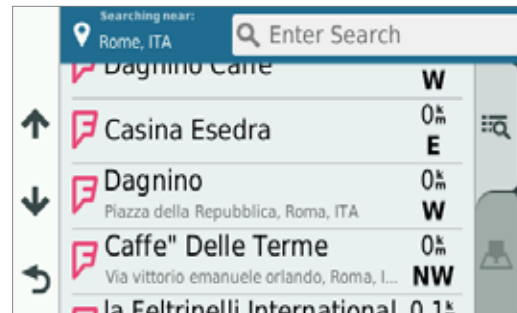

Garmin Drive™

Garmin Drive™ includes all of the great driver awareness alerts like upcoming sharp curves, fatigue warning², speed changes, railroad crossings and more. It's simple to use and dedicated to getting you to your destination with ease. Thanks to Foursquare®, it's preloaded with millions of popular places. The Up Ahead feature lets you easily see places up ahead and milestones along your route, without leaving the map view.

Driver Alerts

Driver alerts warns ahead of dangerous curves, wrong-ways and more.

Foursquare

Preloaded Foursquare data has millions of popular places.

Garmin Real Directions™

Spoken Garmin Real Directions guide you like a friend, using recognizable landmarks, buildings and traffic lights.