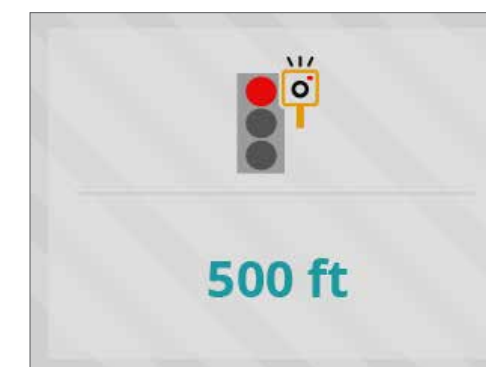

CAPTURE A CLEAR RECORDING OF YOUR DRIVE

DASH CAM 45

Easy to use and install, Dash Cam 45 has a 2.1-megapixel camera with 1080p video capture and 1920 x 1080 resolution. All footage is stamped with time and location so you know exactly when and where events happened.

DASH CAM 55

Includes everything available with Dash Cam 45 and adds a 3.7-megapixel camera with 1440p video capture and 2560 x 1440p resolution. In addition, you can command Dash Cam 55 with your voice and keep your hands on the wheel. Say "OK, Garmin" to save video, take a picture, start/stop audio recording and start/stop Travelapse™ video capture feature.

DASH CAM 65W

The small and discreet Dash Cam 65W has an extra-wide 180-degree field of view that captures more of the environment, including cross traffic. Provides advanced driver alerts to help avoid incidents, and it responds to voice commands. You just look ahead and drive.

DRIVER ALERTS ENCOURAGE SAFER DRIVING

FORWARD COLLISION WARNING¹

Alerts you when driving too closely to the car ahead.

LANE DEPARTURE WARNING¹

Alerts you if you drift off the road or into oncoming traffic.