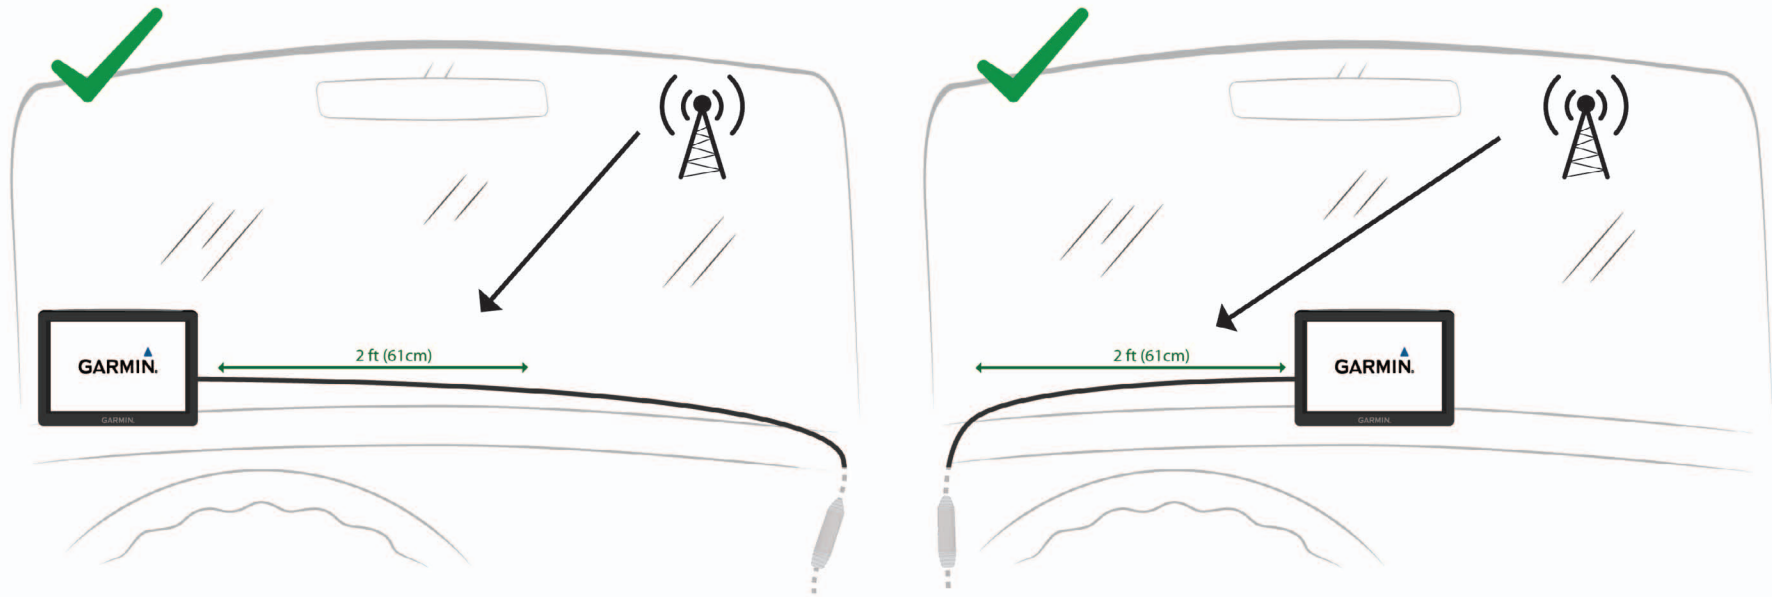

Installation Instructions

NOTE: For best traffic reception results, you should ensure that at least 2 feet (61 cm) of cable has a clear view of the sky.